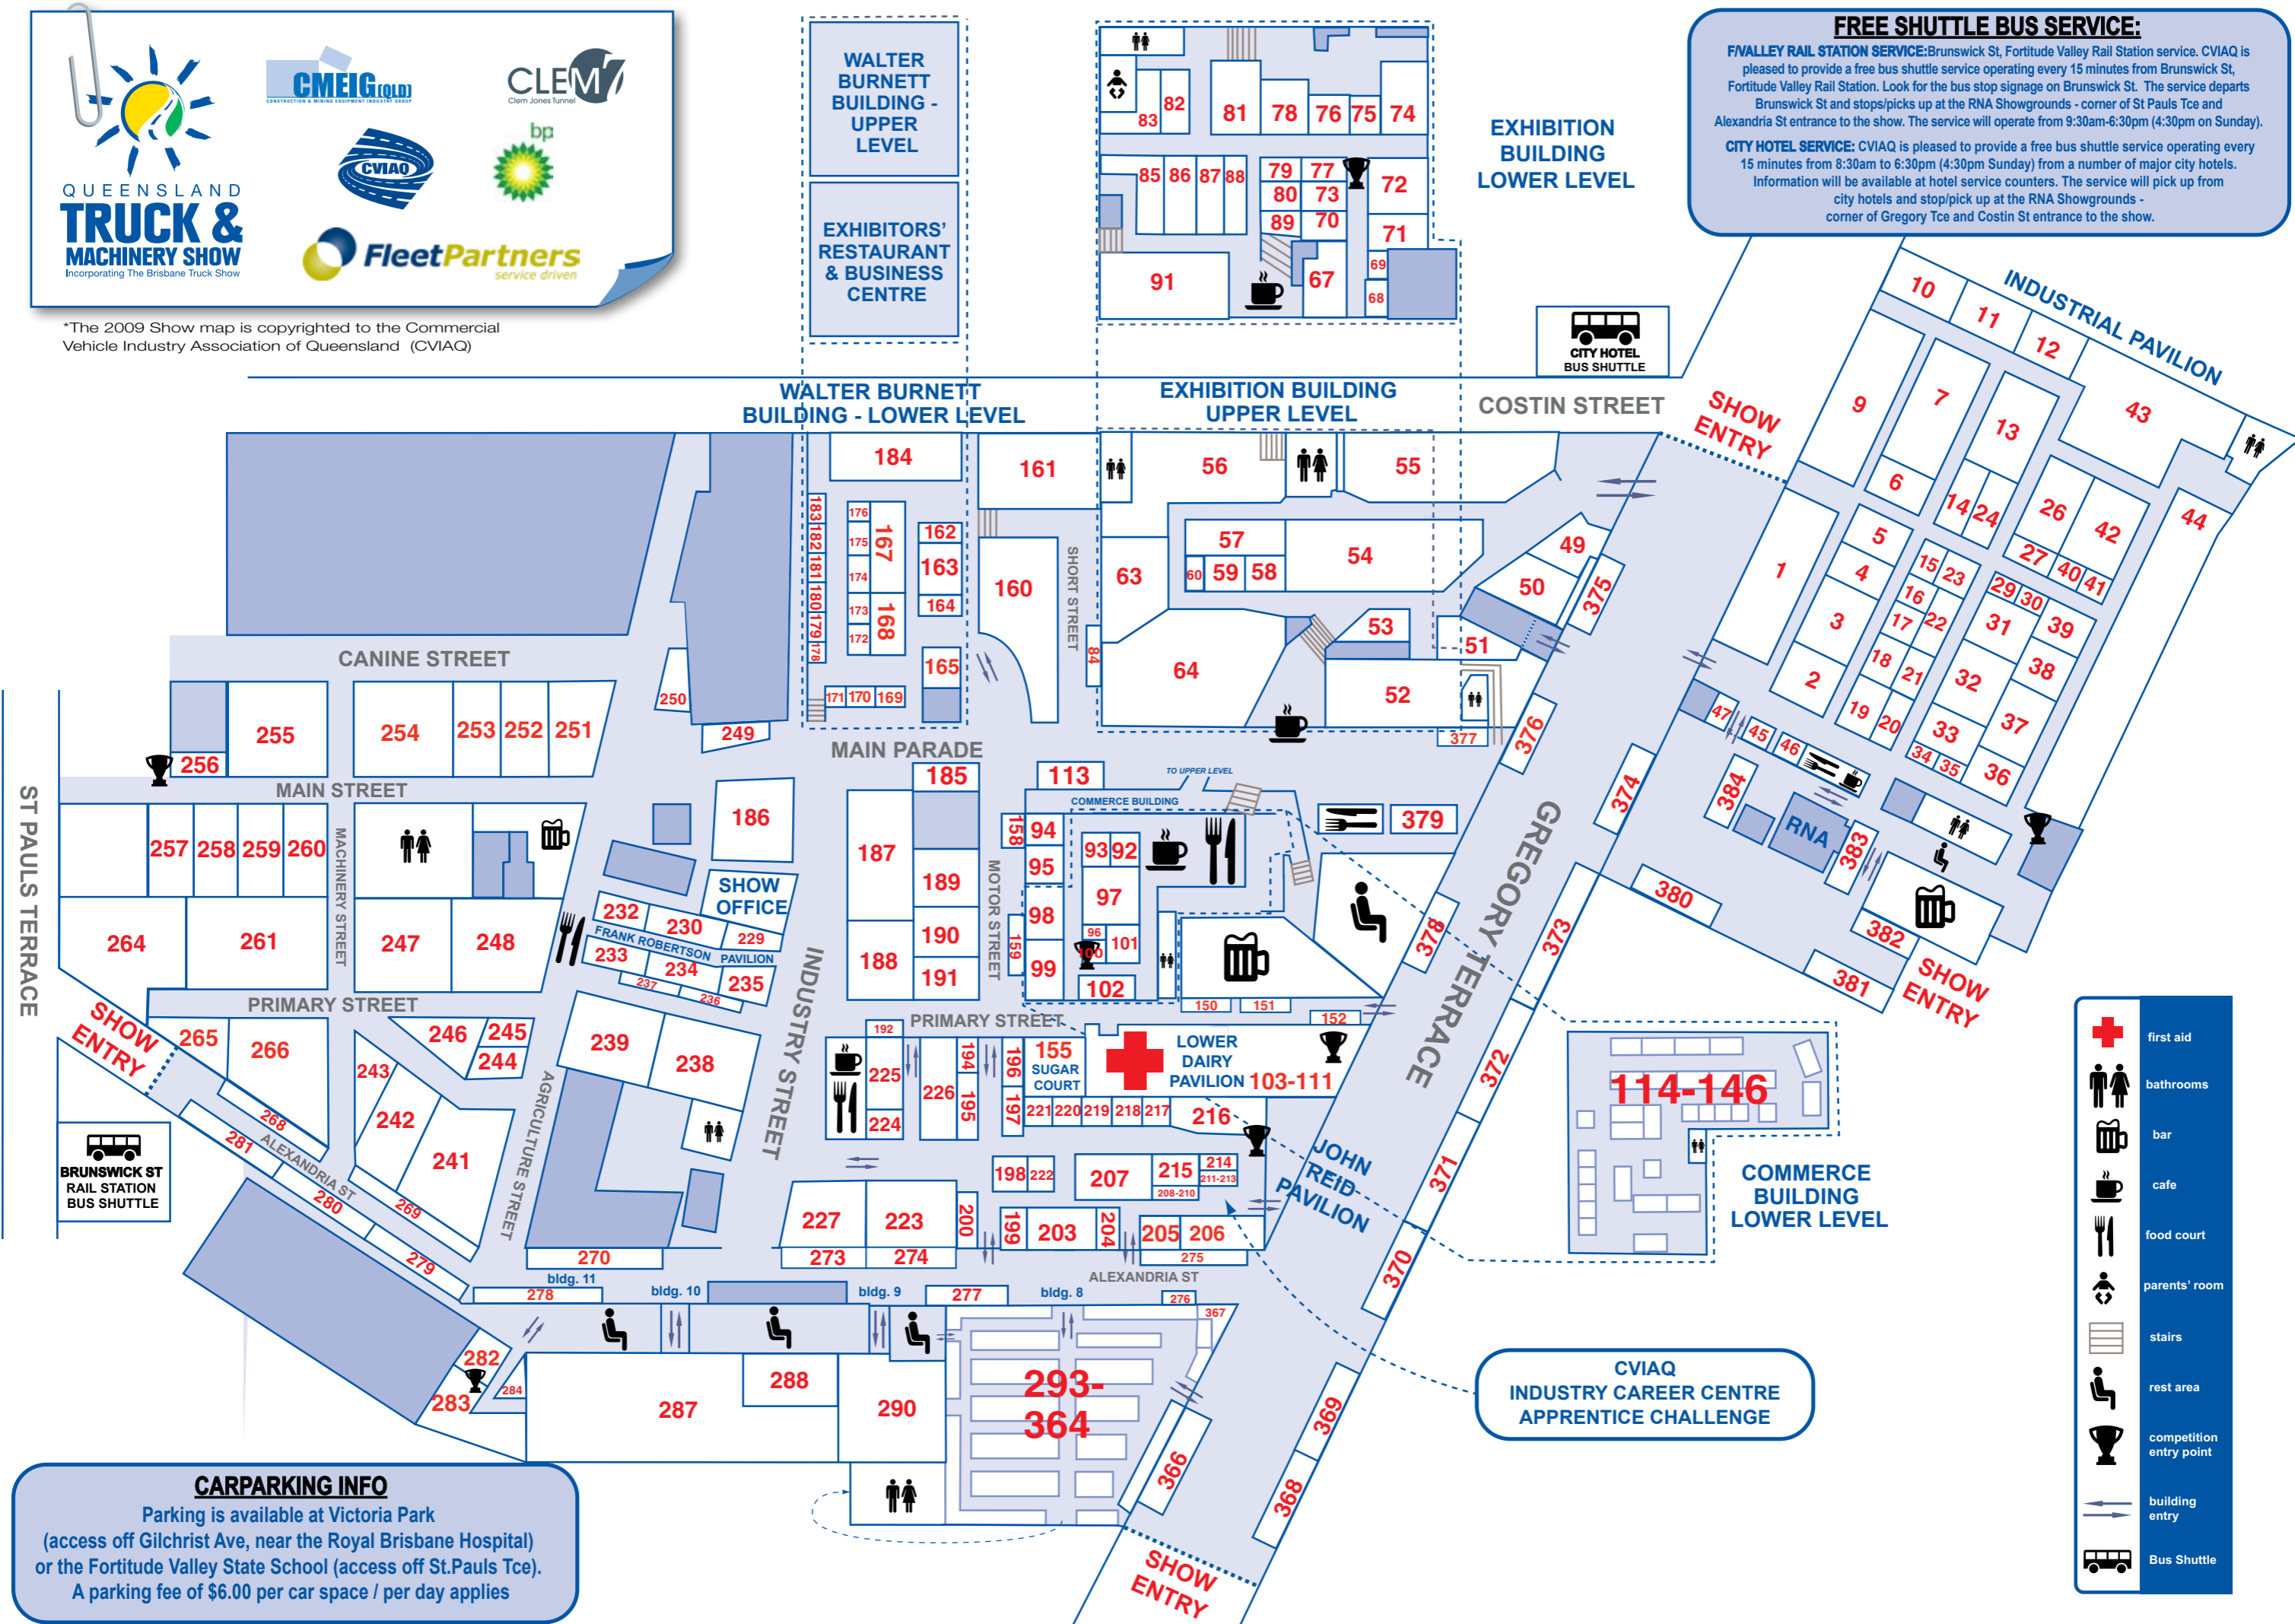

*The 2009 Show map is copyrighted to the Commercial Vehicle Industry Association of Queensland (CVIAQ)

FREE SHUTTLE BUS SERVICE:
F/VALLEY RAIL STATION SERVICE: Brunswick St, Fortitude Valley Rail Station service. CVIAQ is pleased to provide a free bus shuttle service operating every 15 minutes from Brunswick St, Fortitude Valley Rail Station. Look for the bus stop signage on Brunswick St. The service departs Brunswick St and stops/picks up at the RNA Showgrounds - corner of St Pauls Tce and Alexandria St entrance to the show. The service will operate from 9:30am-6:30pm (4:30pm on Sunday).
CITY HOTEL SERVICE: CVIAQ is pleased to provide a free bus shuttle service operating every 15 minutes from 8:30am to 6:30pm (4:30pm Sunday) from a number of major city hotels. Information will be available at hotel service counters. The service will pick up from city hotels and stop/pick up at the RNA Showgrounds - corner of Gregory Tce and Costin St entrance to the show.

CARPARKING INFO
 Parking is available at Victoria Park (access off Gilchrist Ave, near the Royal Brisbane Hospital) or the Fortitude Valley State School (access off St.Pauls Tce). A parking fee of \$6.00 per car space / per day applies